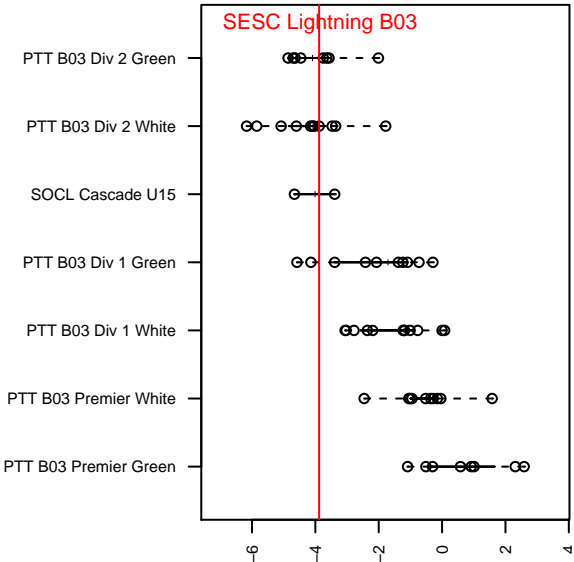

**attack and defense rating
relative to others at age
and all opponents in last 13 months**