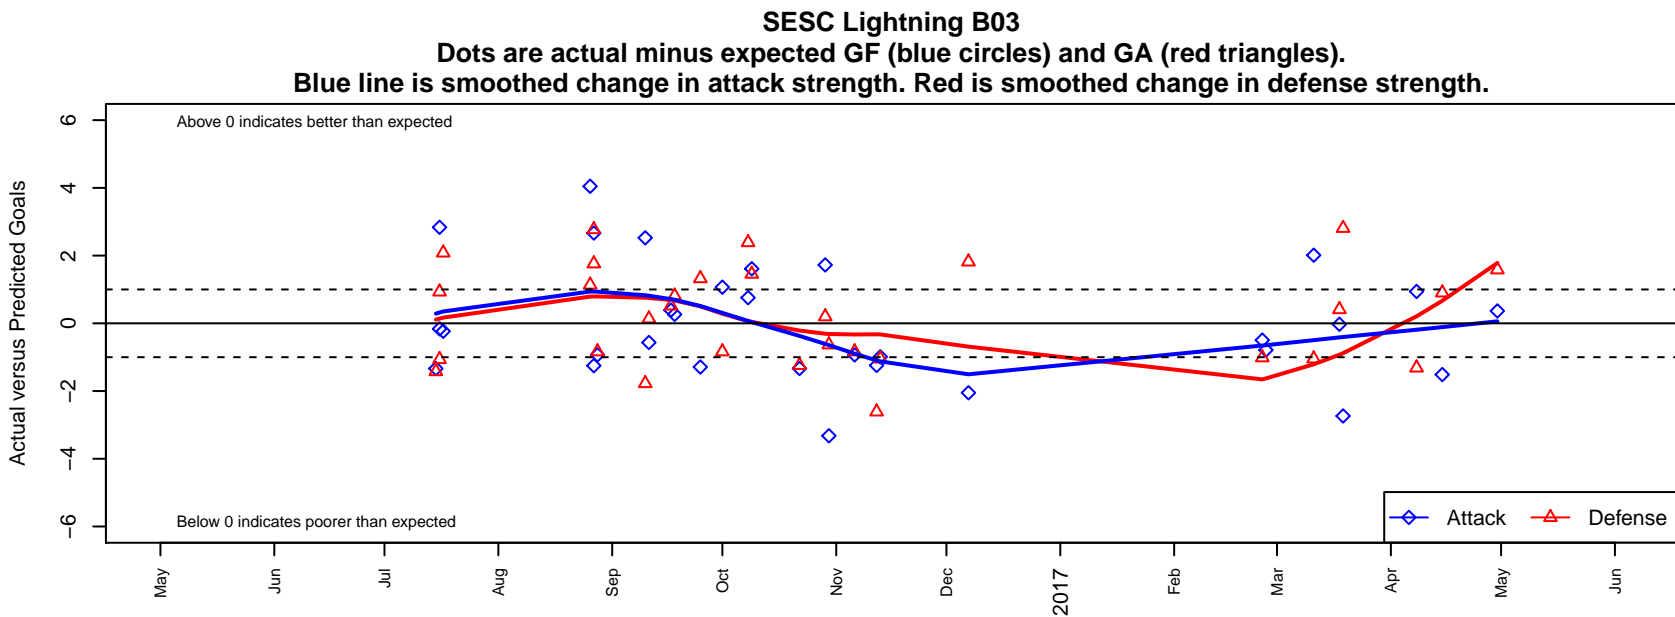

SESC Lightning B03

Southeast SC
 Portland, OR
 B03 total strength=902
 attack=2.52 defense=0.81
 fall league = PTT B03 Div 2 White
 spr league = Spr OYS B03 Div 2 Green

alt names used:
 SESC Lightning
 SESC Lightning 03B
 Southeast SC 03B Lightning
 Southeast SC 03B Lightning
 Southeast SC 03B Lightning

Venues played:
 2016 Beaverton Cup BU14 Silver
 2016 Chinook Cup Silver U14
 2016 PTT B03 Division 2 White
 2016 OYS Founders Cup B03
 2016 Spr OYS B03 Division 2 Green

**attack and defense variance (black dot)
relative to other teams
and top 10 in region**